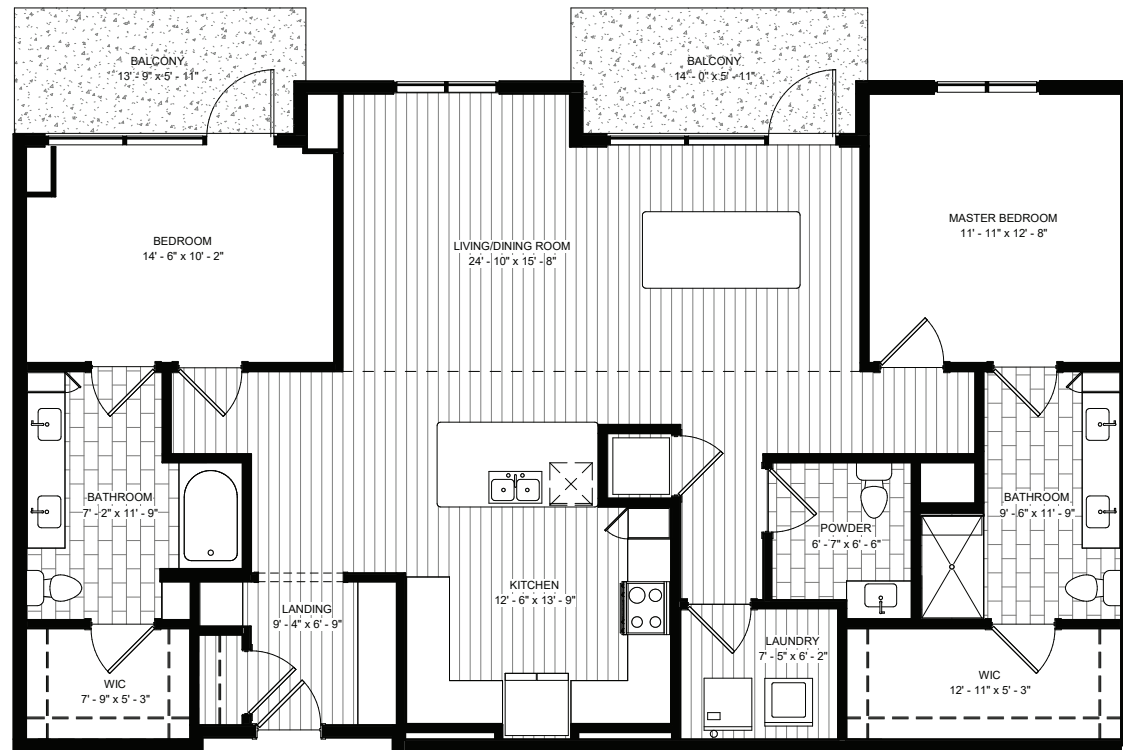

THE VILLAGE

on Morehead

727 E. Morehead | Charlotte, NC 28202 | (704) 831-8000 | www.villageonmorehead.com | info@bridgewood.us

Princeton

2 Bedroom, 2.5 Bath
1,592 sf (approx.)

Actual floor plan layouts and square footage may vary.