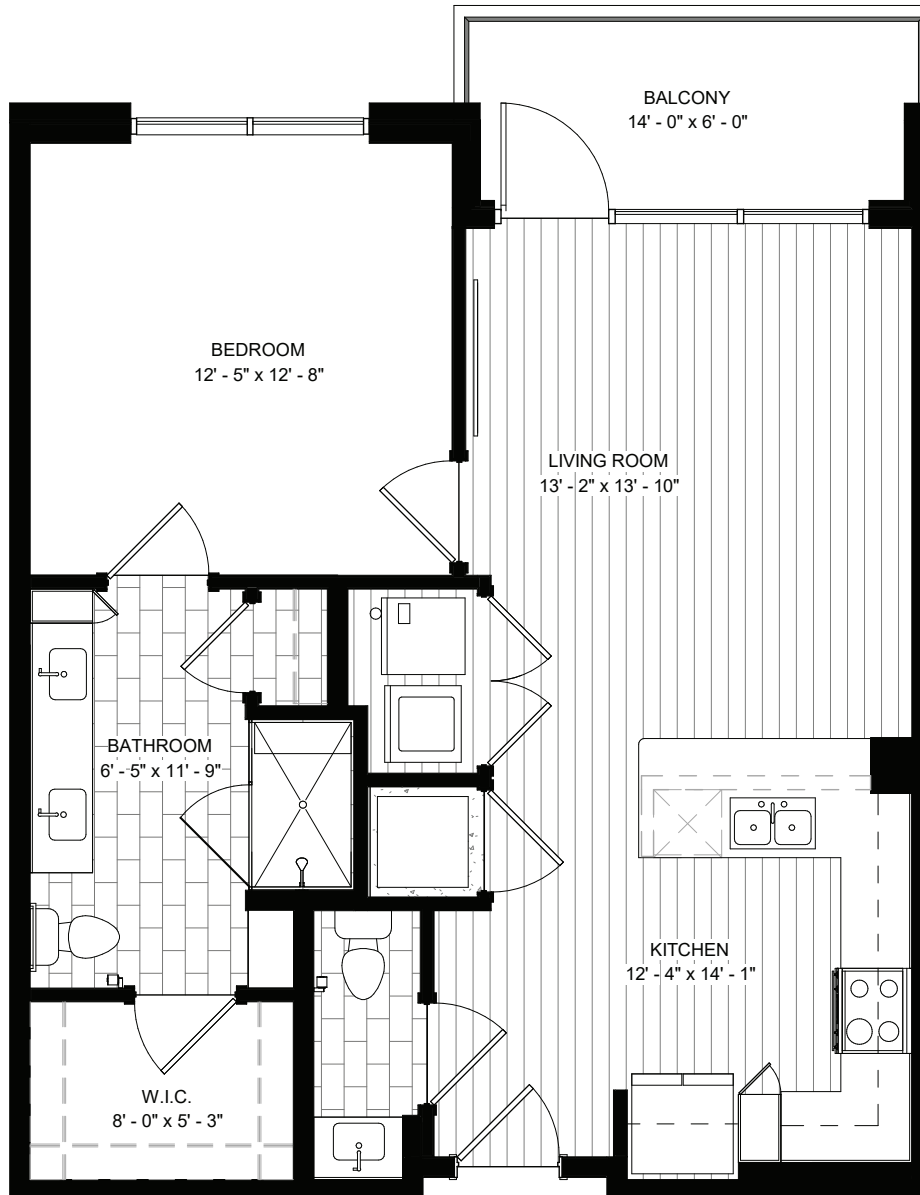

THE VILLAGE

on Morehead

727 E. Morehead | Charlotte, NC 28202 | (704) 831-8000 | www.villageonmorehead.com | info@bridgewood.us

Wendover

1 Bedroom, 1.5 Bath (B)
800 sf (approx.)

Actual floor plan layouts and square footage may vary.