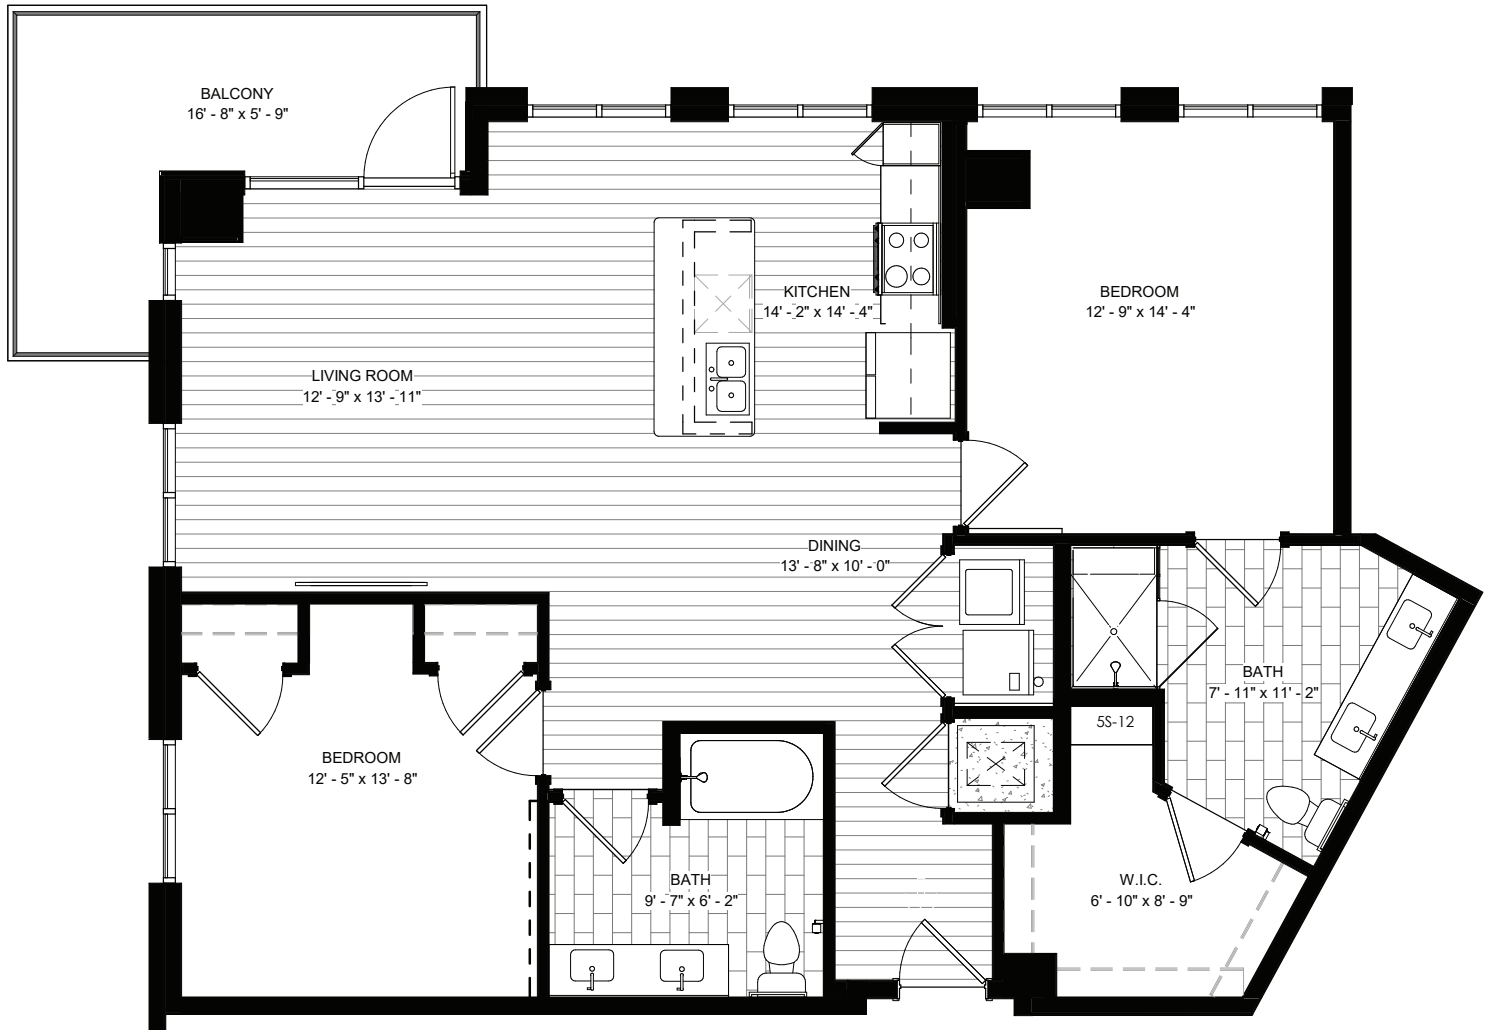

THE VILLAGE

on Morehead

727 E. Morehead | Charlotte, NC 28202 | (704) 831-8000 | www.villageonmorehead.com | info@bridgewood.us

Sherwood

2 Bedroom, 2 Bath (E)
1280 sf (approx.)

Actual floor plan layouts and square footage may vary.