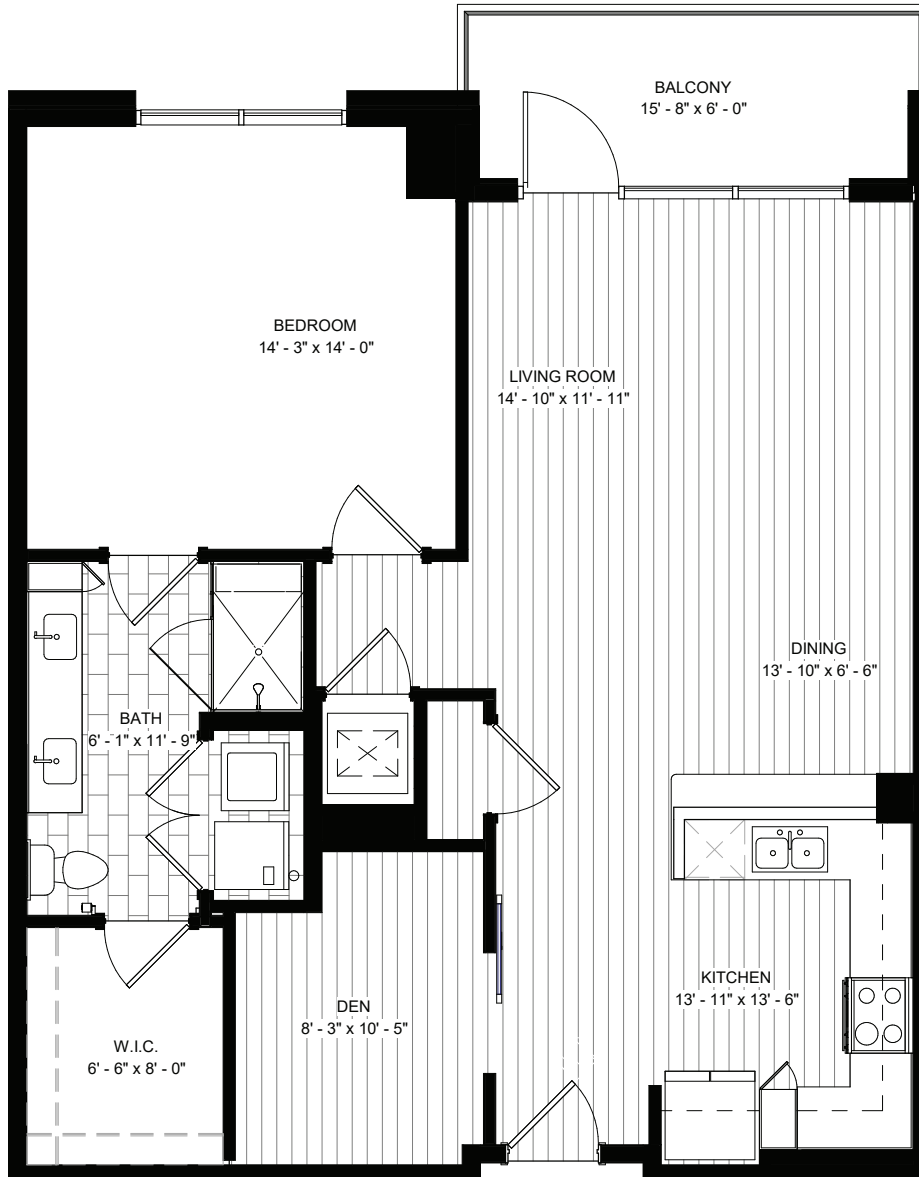

## Selwyn

1 Bedroom, 1 Bath with Den (A)  
1025 sf (approx.)

Actual floor plan layouts and square footage may vary.