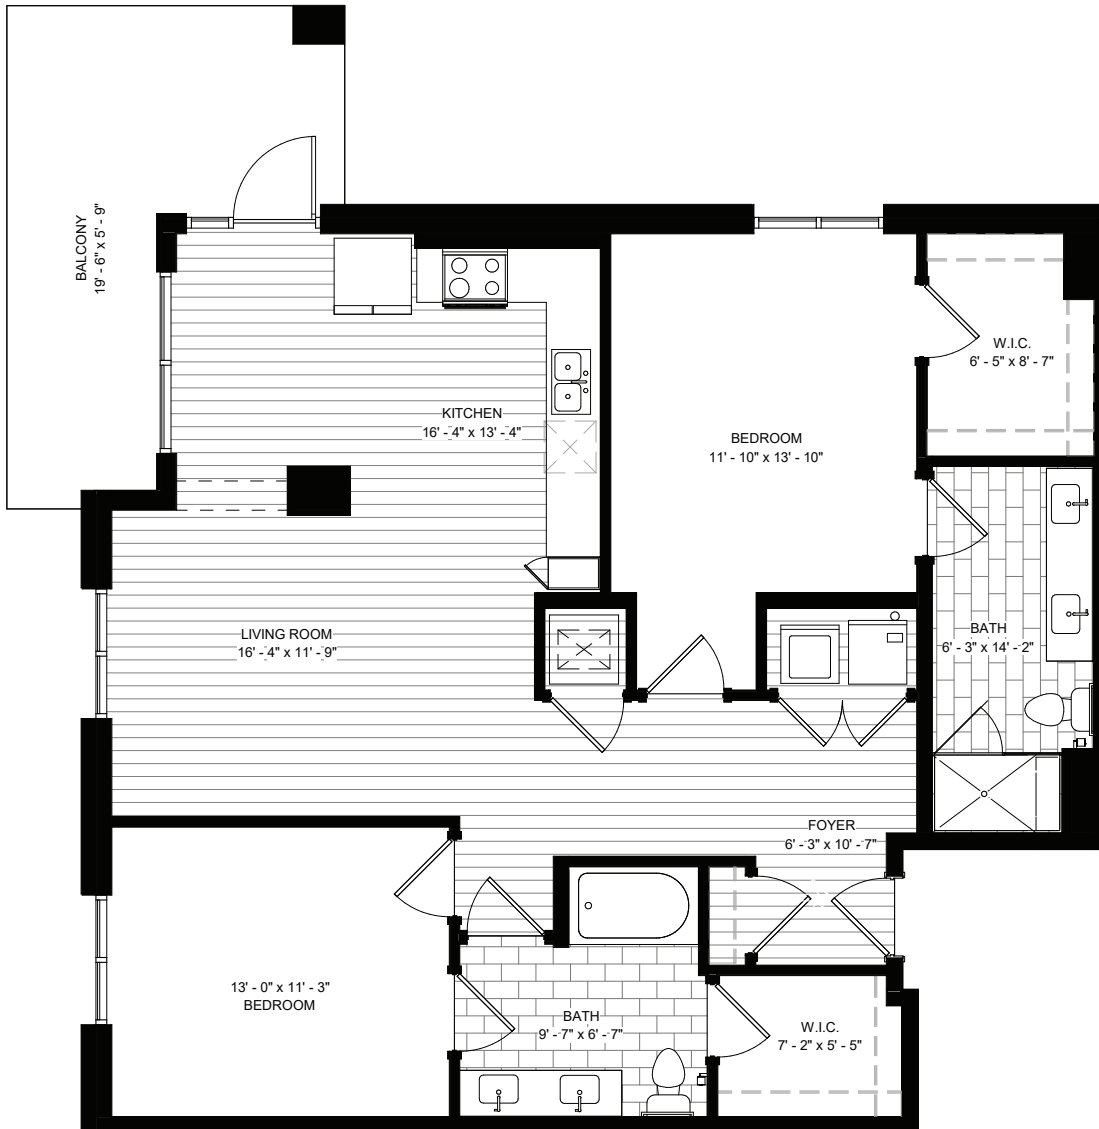

THE VILLAGE

on Morehead

727 E. Morehead | Charlotte, NC 28202 | (704) 831-8000 | www.villageonmorehead.com | info@bridgewood.us

Romany

2 Bedroom, 2 Bath (C)
1247 sf (approx.)

Actual floor plan layouts and square footage may vary.