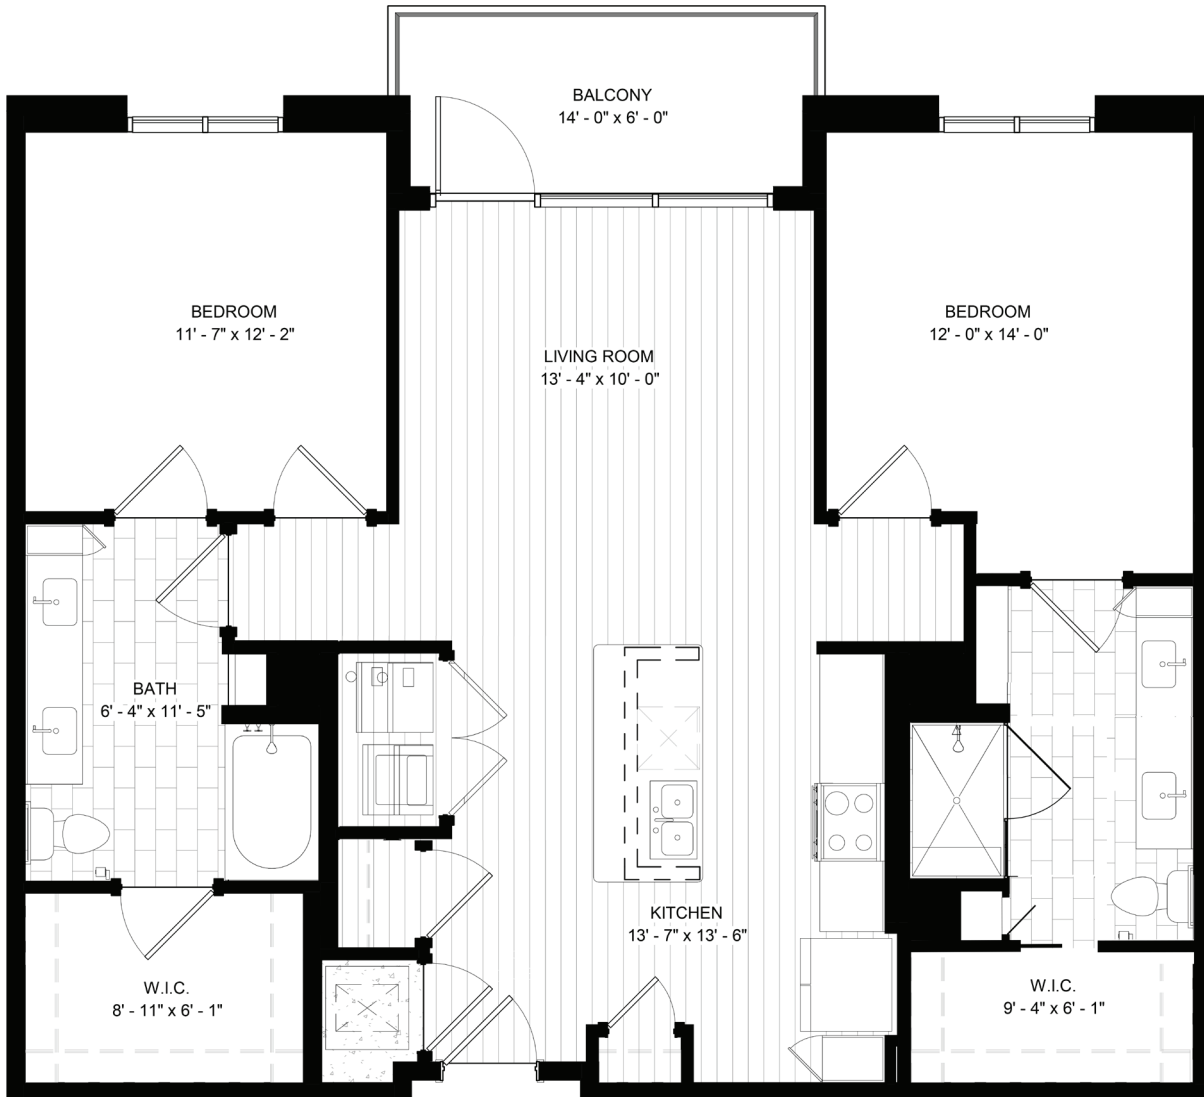

THE VILLAGE

on Morehead

727 E. Morehead | Charlotte, NC 28202 | (704) 831-8000 | www.villageonmorehead.com | info@bridgewood.us

Providence

2 Bedroom, 2 Bath (A)
1162 sf (approx.)

Actual floor plan layouts and square footage may vary.