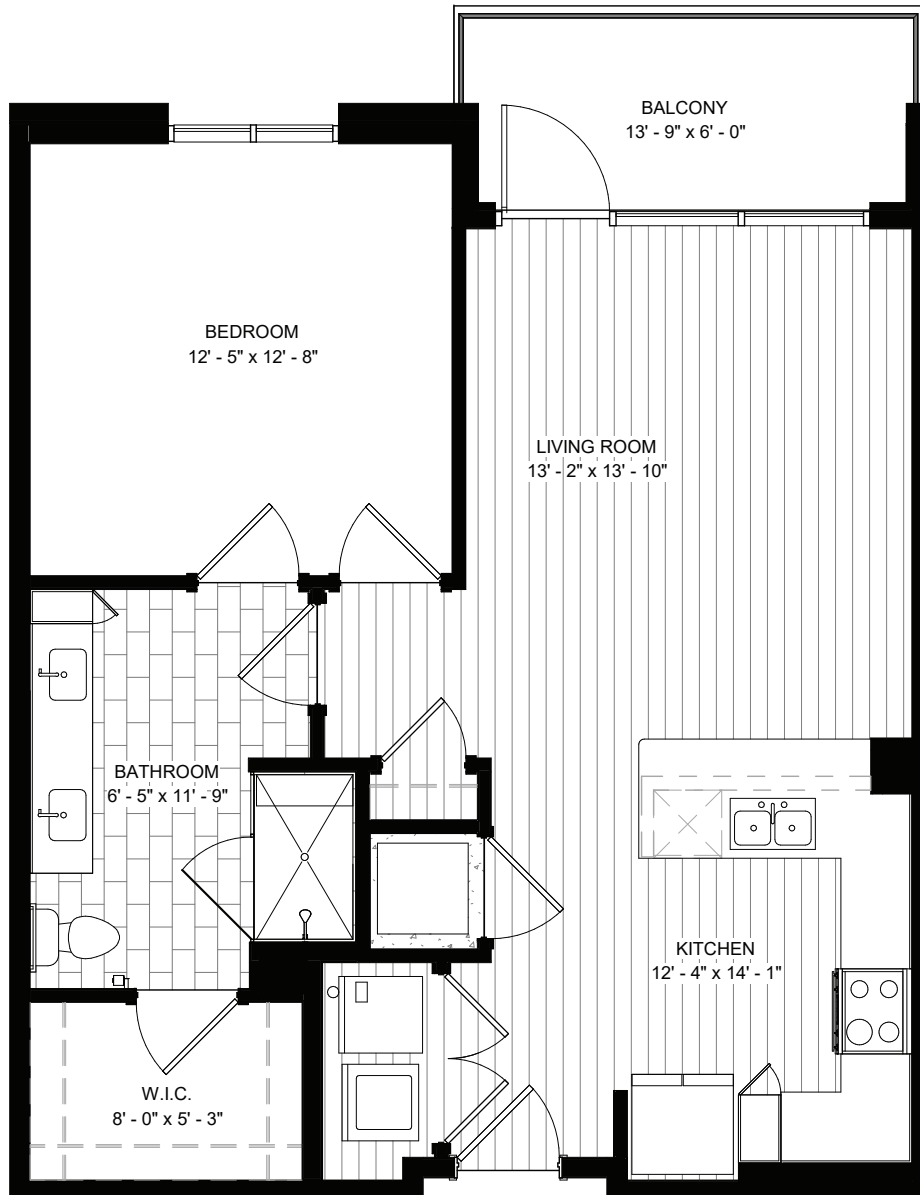

## Kenilworth

1 Bedroom, 1 Bath (A)  
800 sf (approx.)

Actual floor plan layouts and square footage may vary.