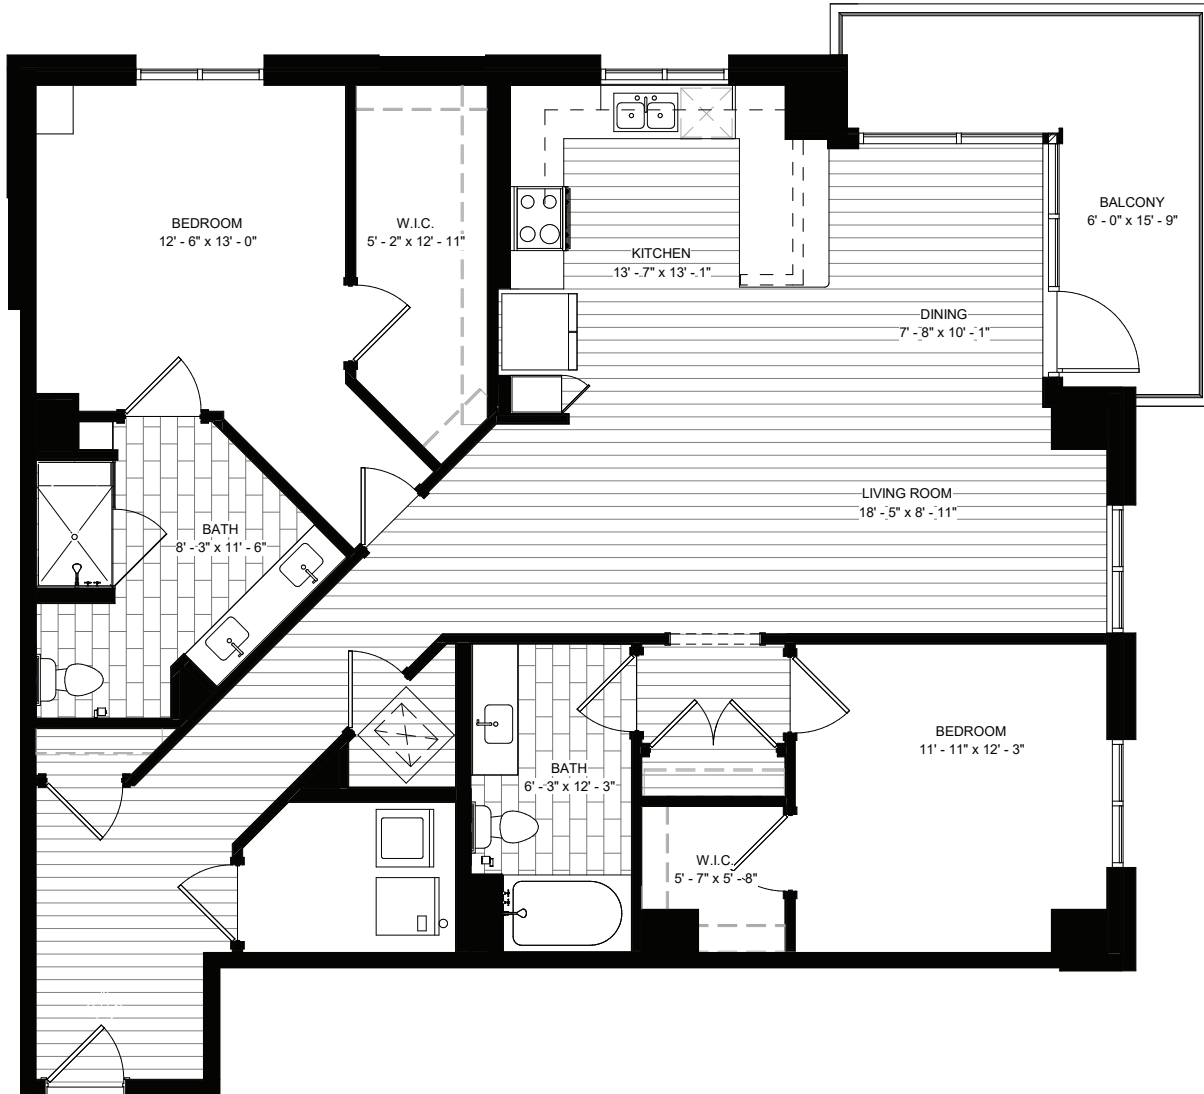

THE VILLAGE

on Morehead

727 E. Morehead | Charlotte, NC 28202 | (704) 831-8000 | www.villageonmorehead.com | info@bridgewood.us

Harvard

2 Bedroom, 2 Bath (B)
1472 sf (approx.)

Actual floor plan layouts and square footage may vary.