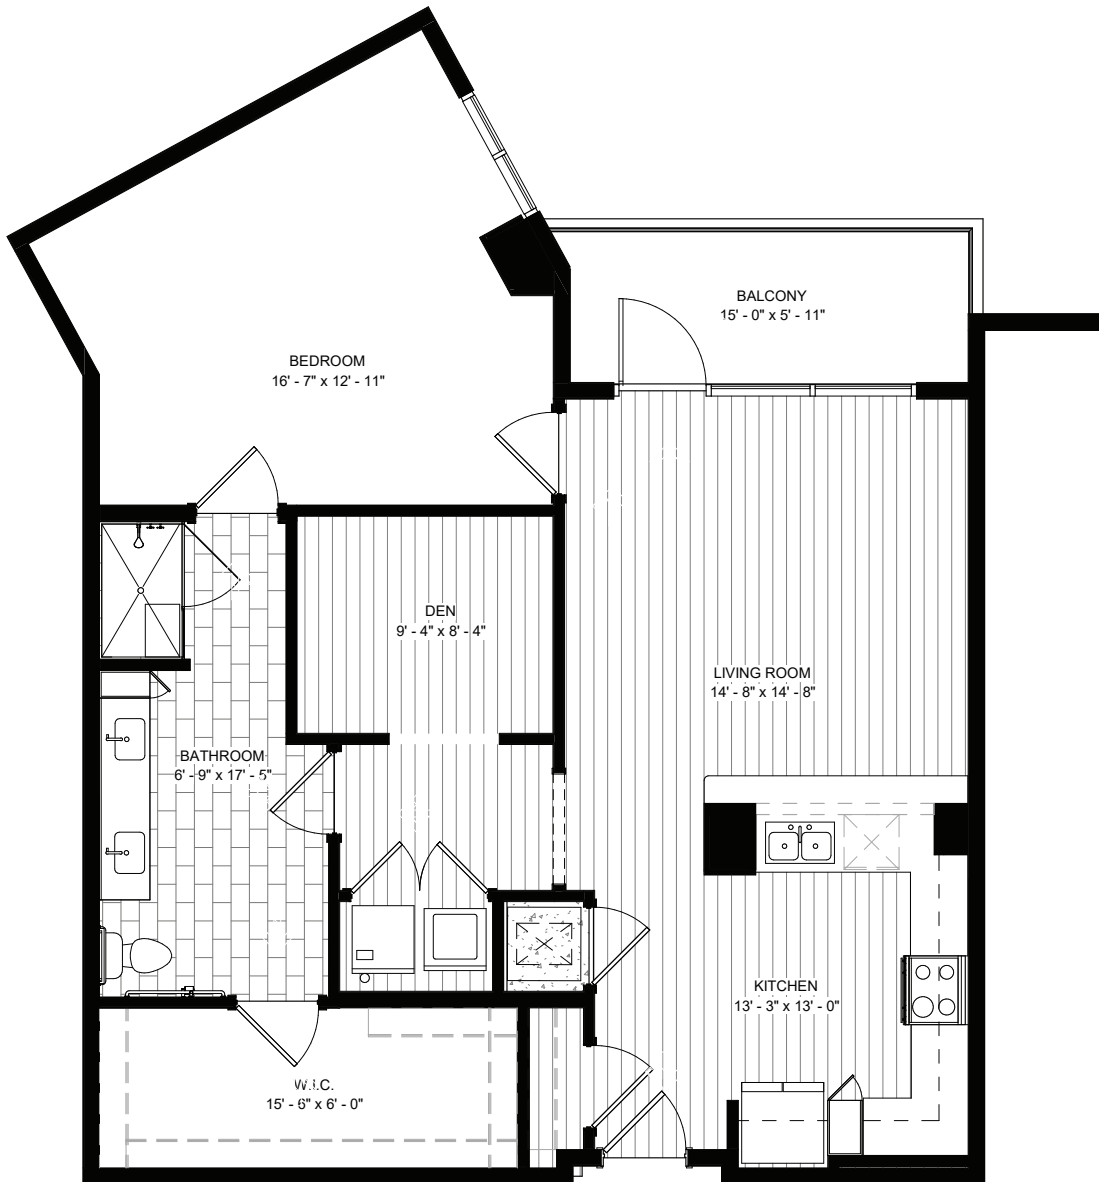

THE VILLAGE

on Morehead

727 E. Morehead | Charlotte, NC 28202 | (704) 831-8000 | www.villageonmorehead.com | info@bridgewood.us

Dilworth

1 Bedroom, 1 Bath with Den (C Type A)
1115 sf (approx.)

Actual floor plan layouts and square footage may vary.