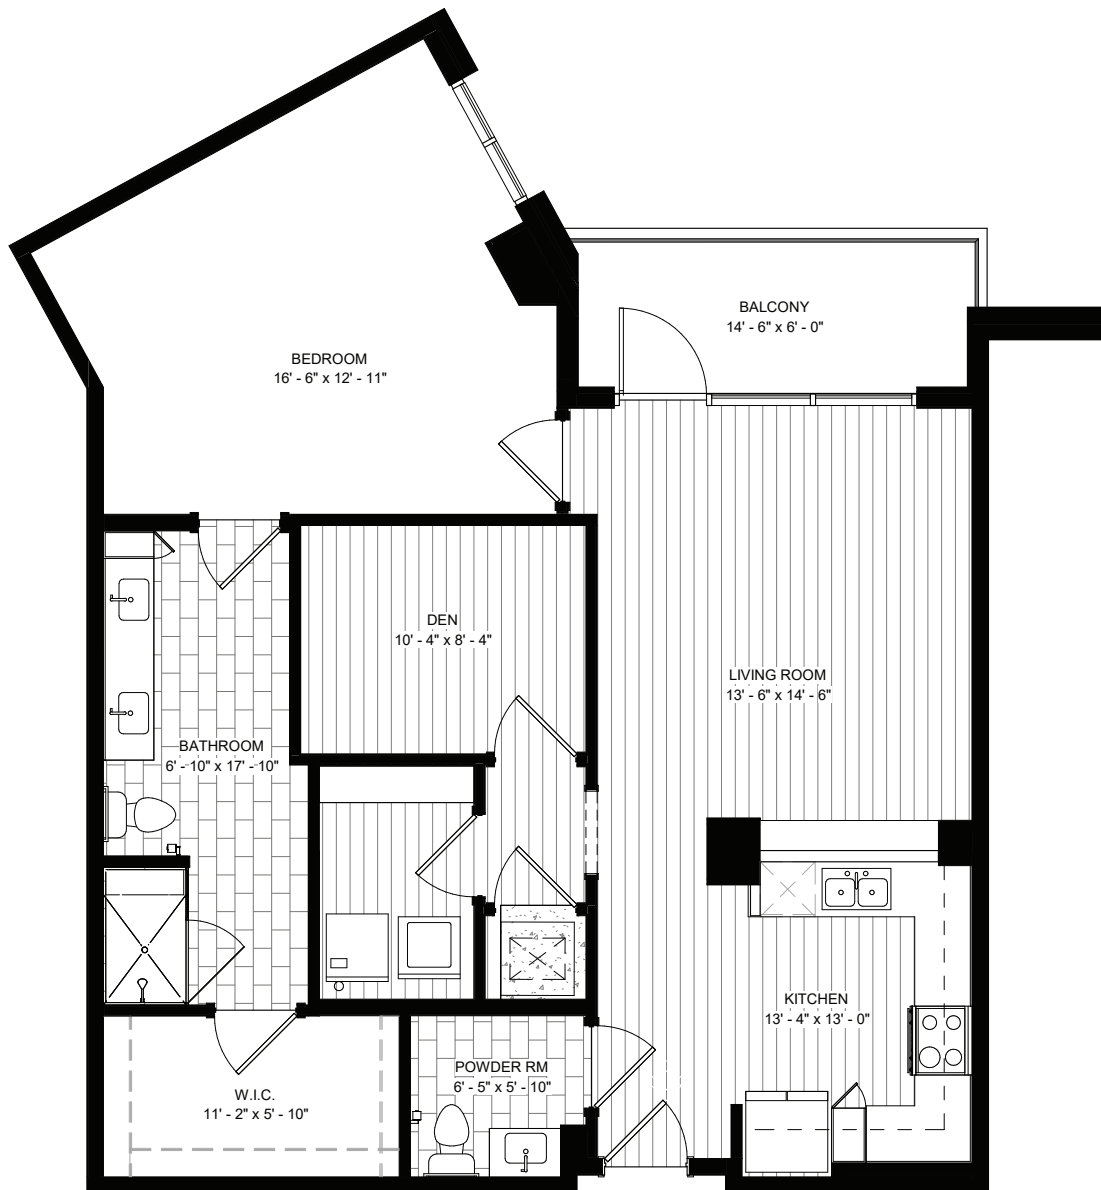

## Dilworth Deluxe

1 Bedroom, 1.5 Bath with Den (C)  
1115 sf (approx.)

Actual floor plan layouts and square footage may vary.

**BRIDGEWOOD**<sup>™</sup>  
PROPERTY COMPANY